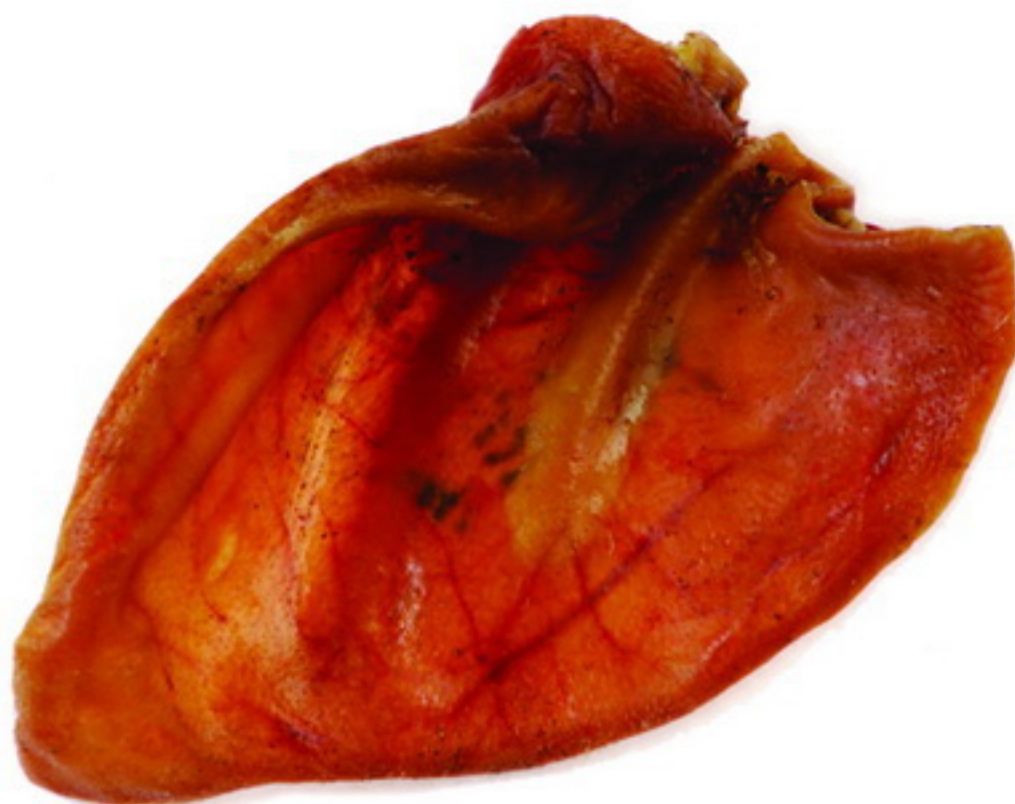

Available in three sizes:

- Mini: the fibula;
- Media: the tibia;
- Large: the femur.

Snack Naturale Barf Lab Orecchie Suine pz. 2

Alimento complementare per cani
Complementary pet feed for dogs

CODICE/CODE	PESO/WEIGHT	PEZZI/PCS	PALLET	EAN
75122	gr.160	1	-	 8 029312 751228