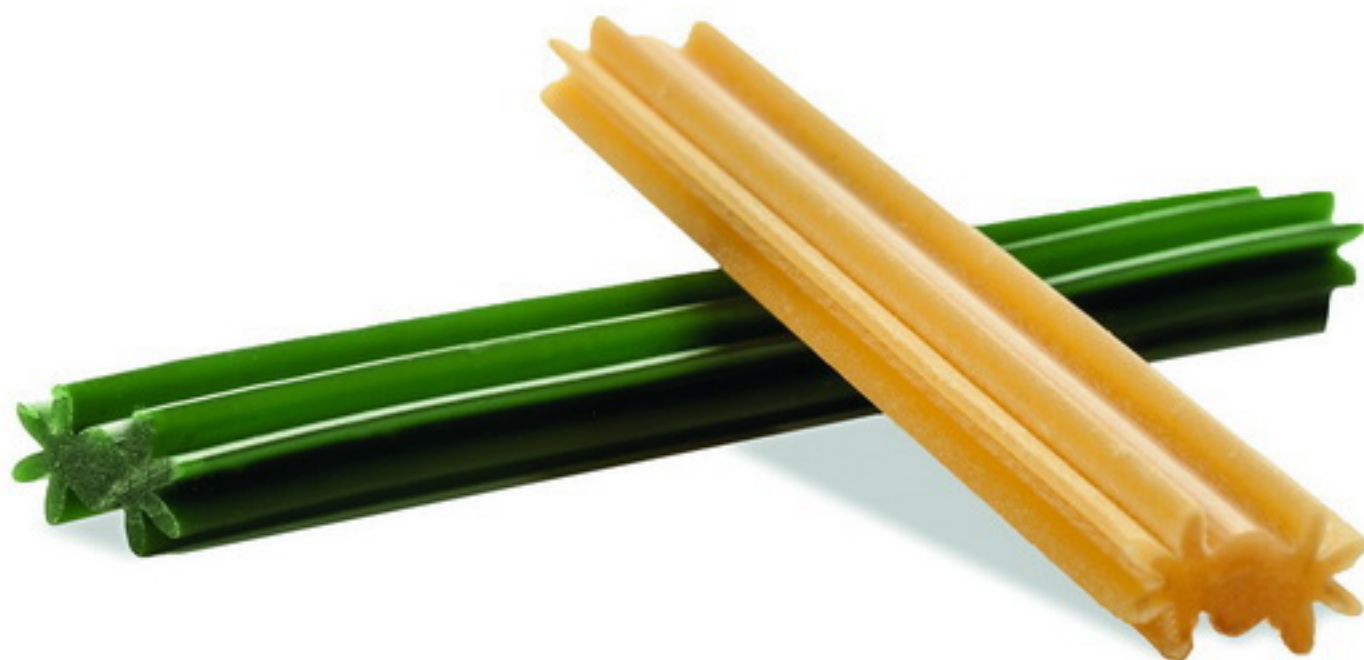

Snack Veg Dental Active Secchiello

Alimento complementare per cani
Complementary pet feed for dogs

CODICE/CODE	SIZE	PACKAGING	PESO/SIZE	PEZZI/PCS	PALLET	EAN
77766	S	GREEN (PZ 96)	gr. 14-cm 13 (x 96 pz)	1	-	 8 029312 777662
77767	S	NATURAL (PZ 96)	gr. 14-cm 13 (x 96 pz)	1	-	 8 029312 777679